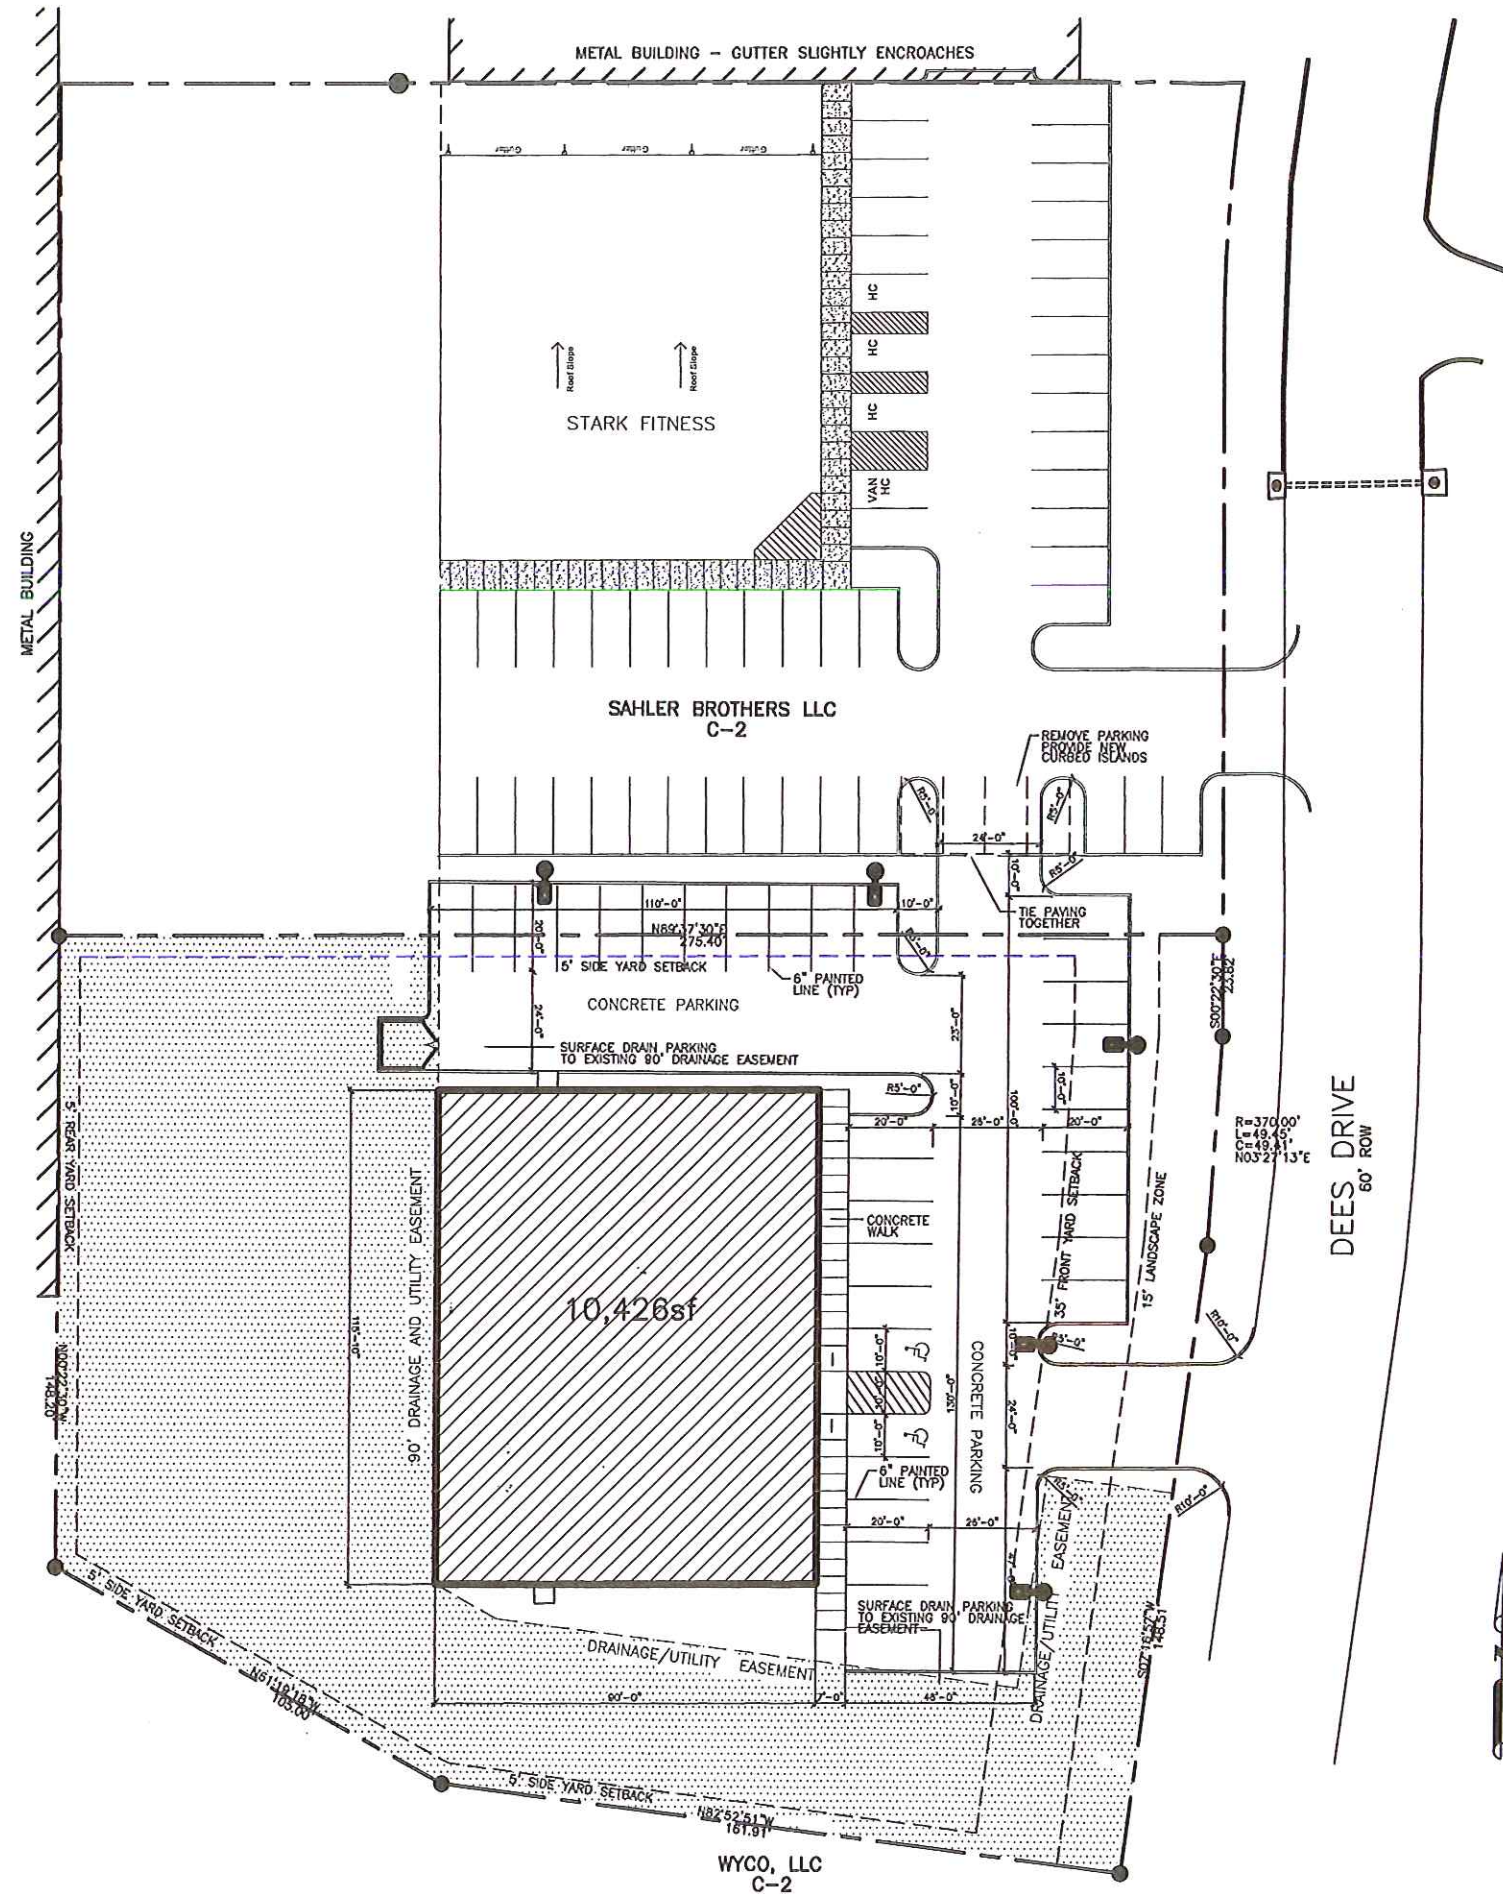

EAST ELEVATION
SCALE: 1/8"=1'-0"

STARKE FITNESS II
LOT 5
SITE 52,703SF
BUILDING 10,426SH
SITE COVERAGE 19.8%
C2 ZONING
BUILDING USAGE; OPEN FITNESS
PARKING PROVIDED 33 PARKING SPACES

REVISIONS	BY

Starke Fitness II
Gluckstadt Commercial Center
Lott 5 Dees Drive
Gluckstadt, Mississippi

DATE
1/16/19
SCALE
JOB NO.
SHEET
C1.0